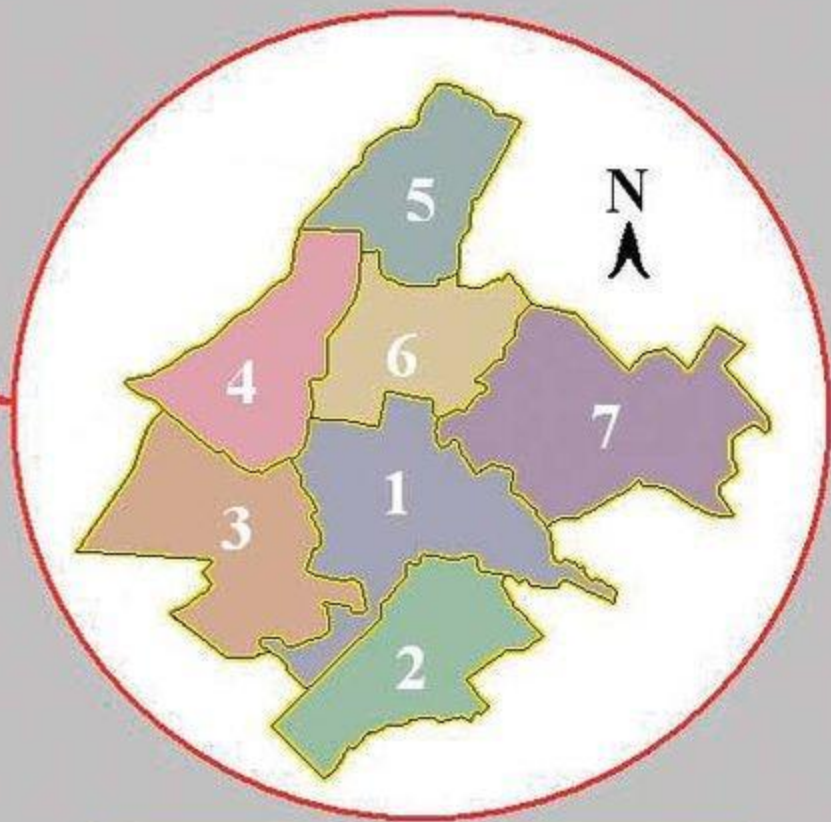

Coloured areas comprise the Attica Prefecture, i.e. Athens with its suburbs.  
Red colour corresponds to the Municipality of Athens

The Municipality of Athens with its seven districts